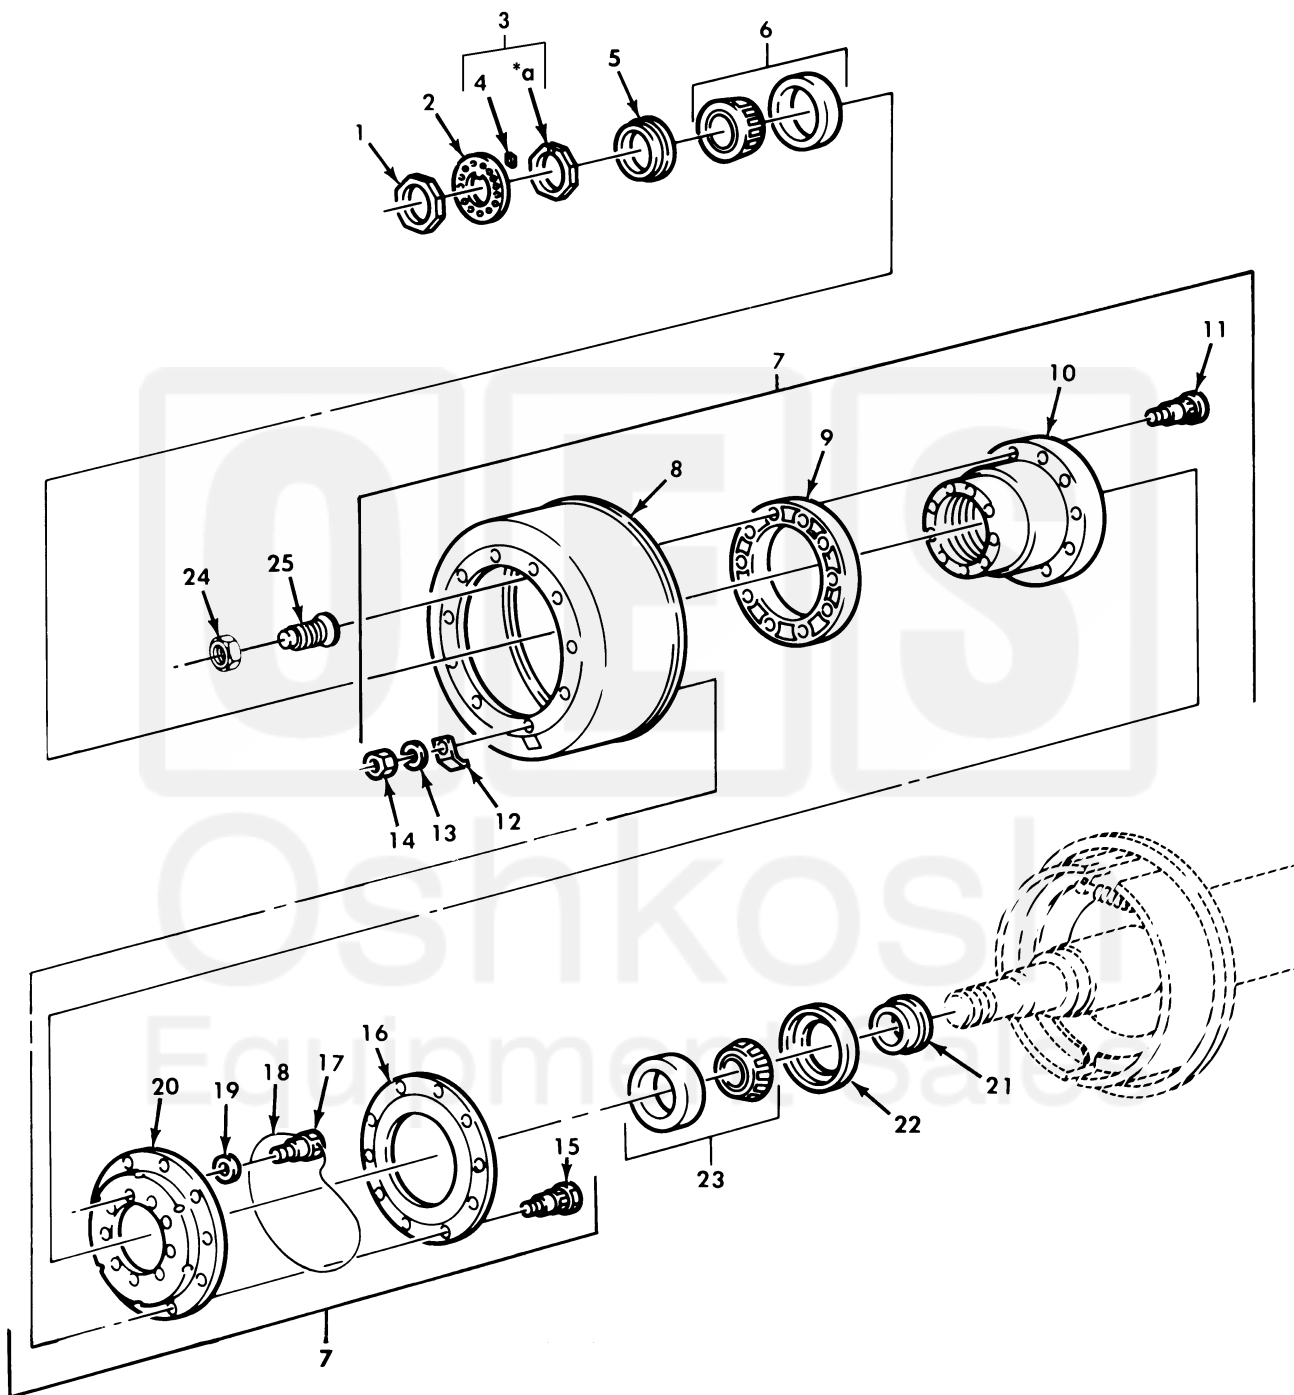

UNIT, DIRECT SUPPORT, AND GENERAL SUPPORT MAINTENANCE
REPAIR PARTS AND SPECIAL TOOLS LIST
TRUCK, 5-TON, 6X6, M809 SERIES TRUCKS (DIESEL)

Figure 208. Rear Wheel Hub and Drum Assembly.

(1) ITEM NO	(2) SMR CODE	(3) NSN	(4) CAGEC	(5) PART NUMBER	(6) DESCRIPTION AND USABLE ON CODE (UOC)	(7) QTY
16	PAOZZ	2530-00-740-9556	19207	7979322	.DEFLECTOR,DIRT AND.....	1
17	PAOZZ	5306-00-930-5248	19207	10896726-1	.BOLT,MACHINE.....	10
18	MOOZZ		96906	MS20995F41XAR	.WIRE,NONELECTRICAL MAKE FROM WIRE, P/N MS20995F41.....	1
19	PAOZZ	5310-00-584-5272	96906	MS35338-48	.WASHER, LOCK.....	10
20	PAOZZ	2530-00-740-9388	19207	7979323	. PLATE, BACKING, BRAKE.....	1
21	PAOZZ	2590-00-740-9553	19207	7409553	RING,WIPER.....	2
22	PAOZZ	5330-00-740-9550	19207	7979349	SEAL, PLAIN ENCASED.....	2
23	PAOZZ	3110-00-689-8250	01212	593A-592A	BEARING, ROLLER, TAPE.....	2
24	PAOZZ	5310-01-270-5463	58536	A-A-52427	NUT, PLAIN, SINGLE BA WHEEL STUD, L.H.	20
24	PAOZZ	5310-00-176-6521	19207	10938444-2	NUT, PLAIN, SINGLE BA WHEEL STUD, R.H.	20
25	PAOZZ	2530-00-693-1029	52304	10709	NUT, CAP, DUAL WHEEL RIBBED SHOULDER BOLT, L.H.....	20
25	PAOZZ	2530-00-359-1162	78500	1199J114C	NUT, CAP, DUAL WHEEL RIBBED SHOULDER BOLT, R.H.....	20

END OF FIGURE